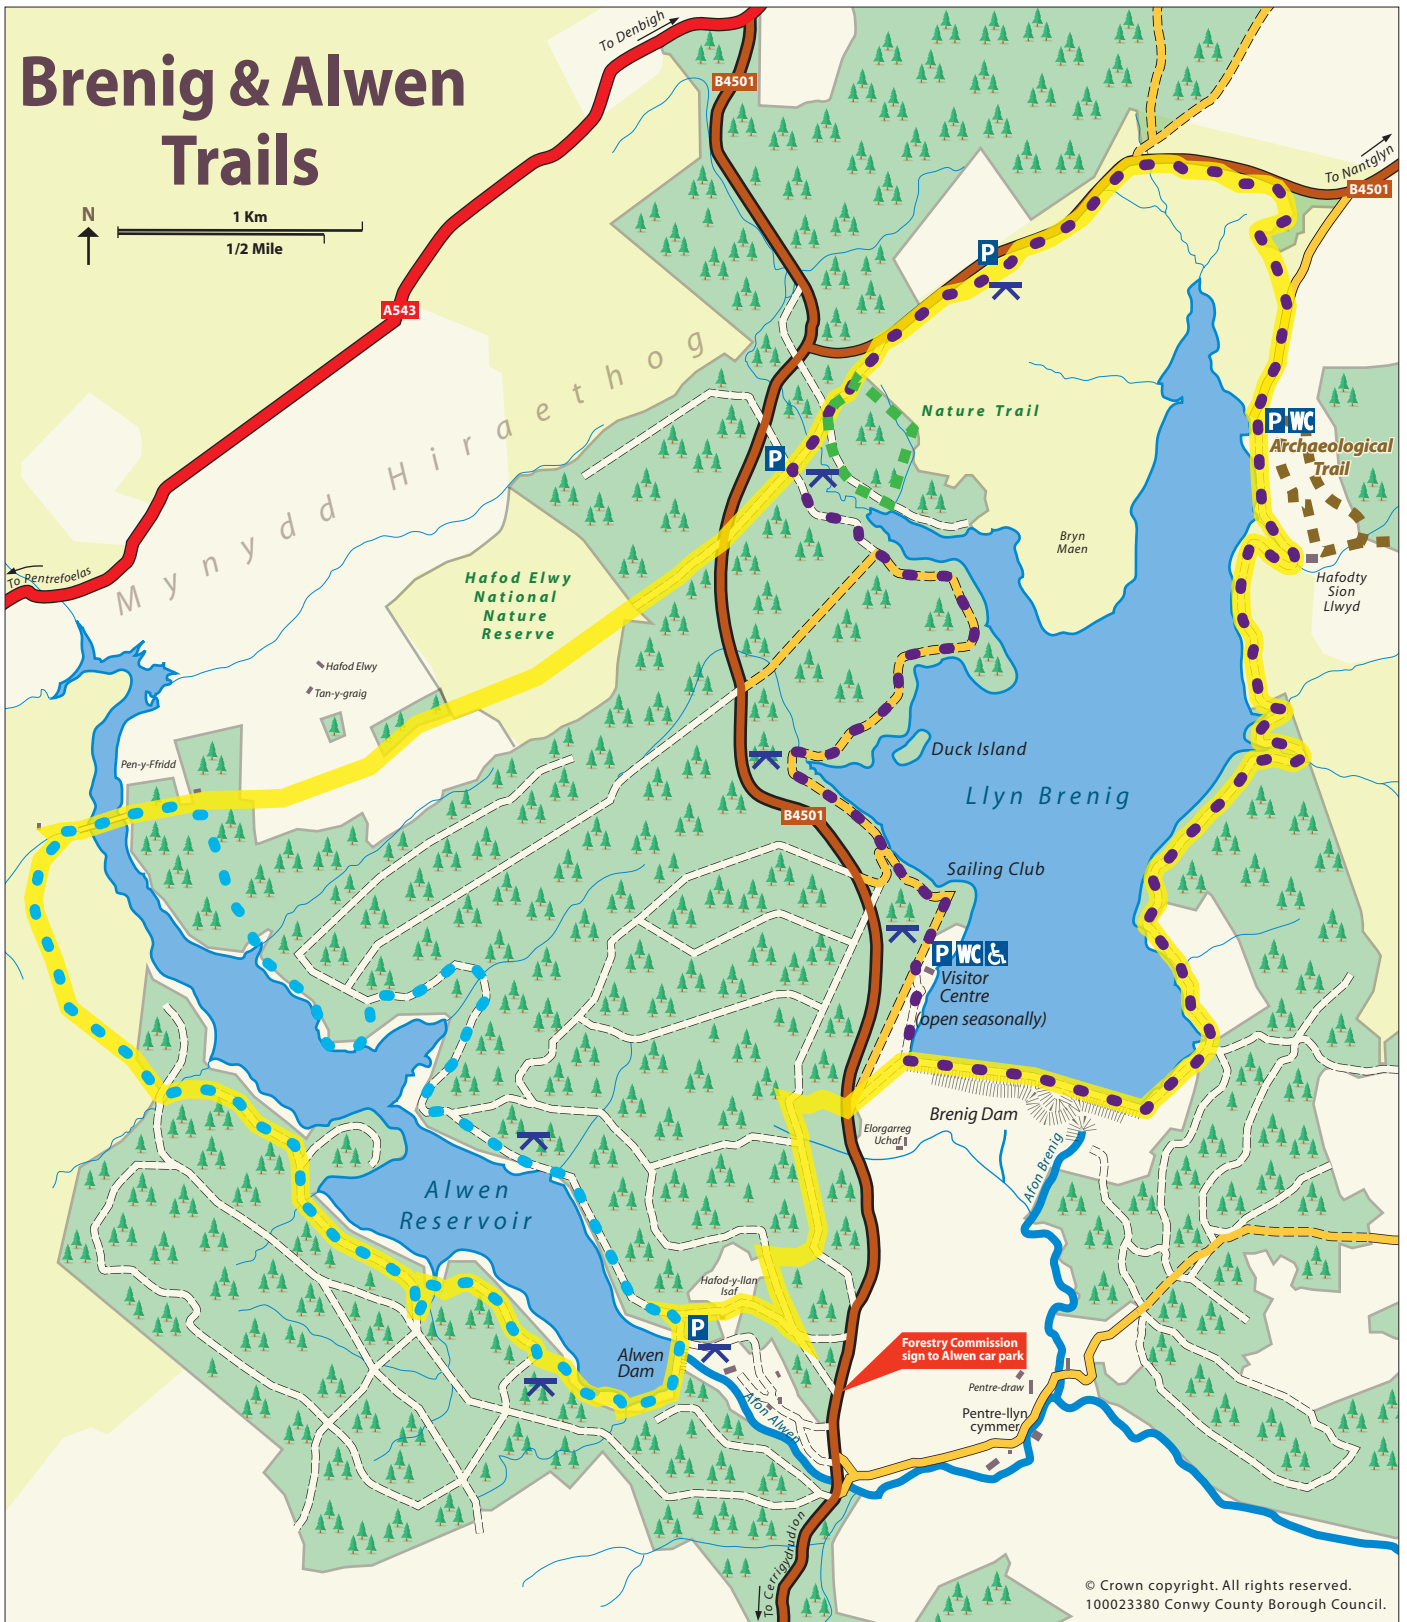

Brenig & Alwen Trails

© Crown copyright. All rights reserved.
100023380 Conwy County Borough Council.

Key:

- Alwen Trail (7 miles / 11.5km)
- Brenig Trail (9.5 miles / 15km)
- Two Lakes Trail (14 miles / 22.5km)
- Nature Trail
- Archaeological Trail
- Open Access Land
- Coniferous forest

- Parking
- Picnic Area
- Toilet
- Disabled Facilities

hiraethog